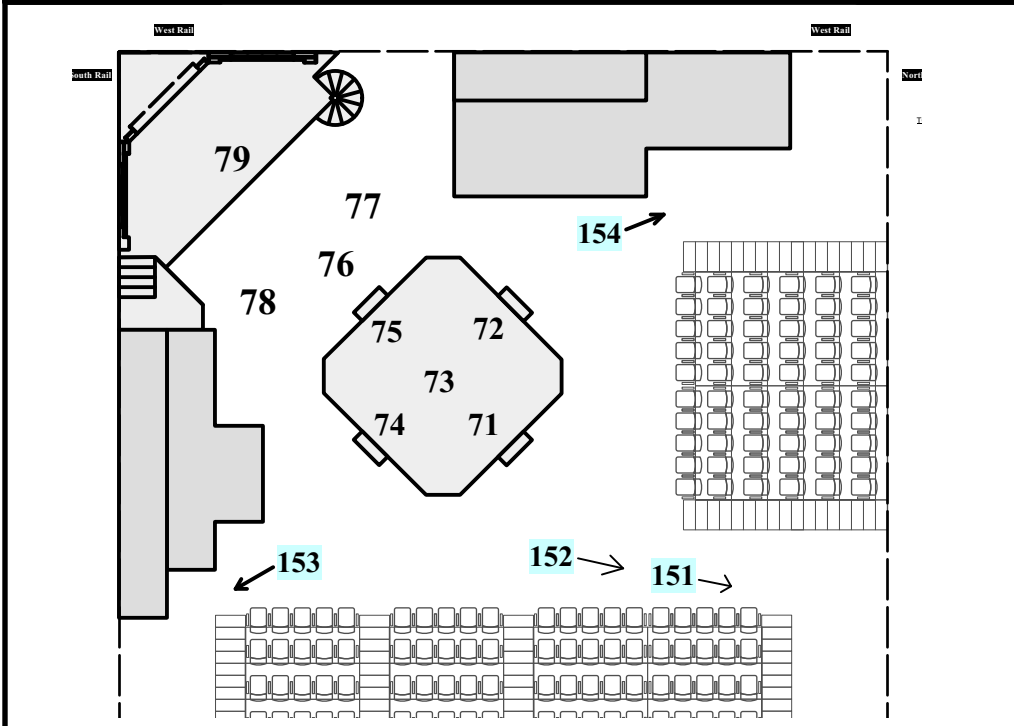

SR

Natasha, Pierre
&
THE GREAT COMET
of
1812

Magic Sheet

WESTERN MICHIGAN UNIVERSITY

WMU Theatre 2023-2024

Western Michigan University
Department of Theatre and Dance
D. Terry Williams Theatre; Kalamazo, MI
Performance: Oct. 28th - Nov. 5th
Lighting Designer: Evan P. Carlson
Assistant LD: Karri E. Grillo

SL

SR

Natasha, Pierre & THE GREAT COMET of 1812

Magic Sheet
 WESTERN MICHIGAN UNIVERSITY
 Theatre 2023-2024 Season
 Educational Version

Western Michigan University
 Department of Theatre and Dance
 D. Terry Williams Theatre; Kalamazo, MI
 Performance: Oct. 27 - Nov. 5
 Lighting Designer: Evan P. Carlson
 Assistant LD: Karri E. Grillo