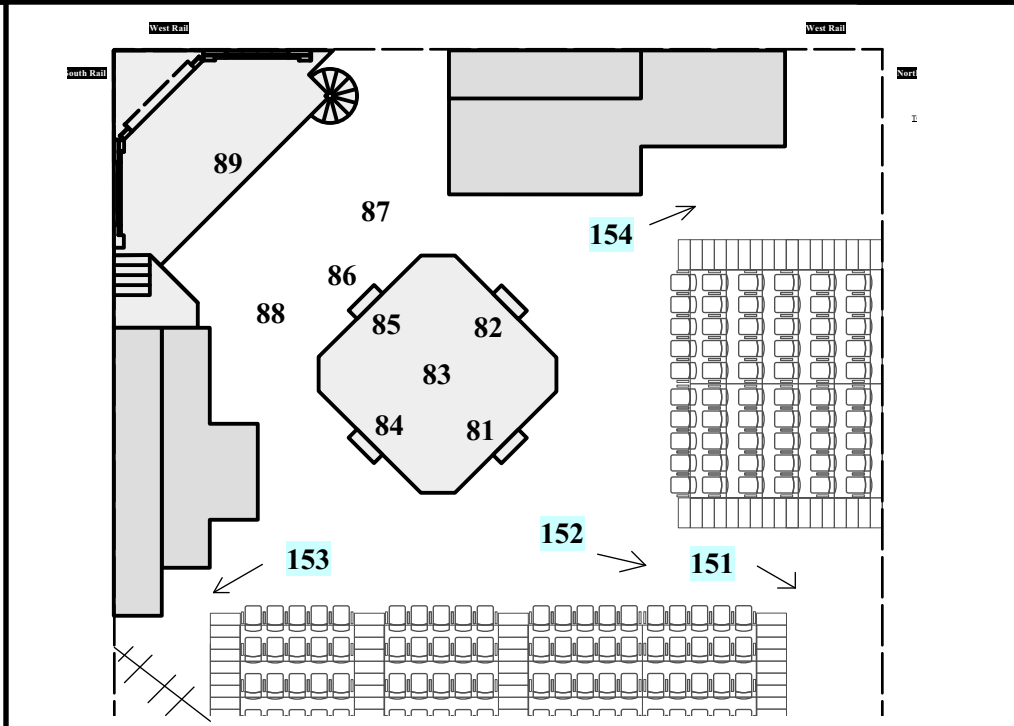

SR

Natasha, Pierre
&
THE GREAT COMET
of
1812

Magic Sheet

WESTERN MICHIGAN UNIVERSITY

WMU Theatre 2023-2024

Western Michigan University
Department of Theatre and Dance
D. Terry Williams Theatre; Kalamazo, MI
Performance: Oct. 28th - Nov. 5th
Lighting Designer: Evan P. Carlson
Assistant LD: Karri E. Grillo

SL

SR

Natasha, Pierre & THE GREAT COMET of 1812

Magic Sheet
 WESTERN MICHIGAN UNIVERSITY
 Theatre 2023-2024 Season
 Educational Version

Western Michigan University
 Department of Theatre and Dance
 D. Terry Williams Theatre; Kalamazo, MI
 Performance: Oct. 27 - Nov. 5
 Lighting Designer: Evan P. Carlson
 Assistant LD: Karri E. Grillo