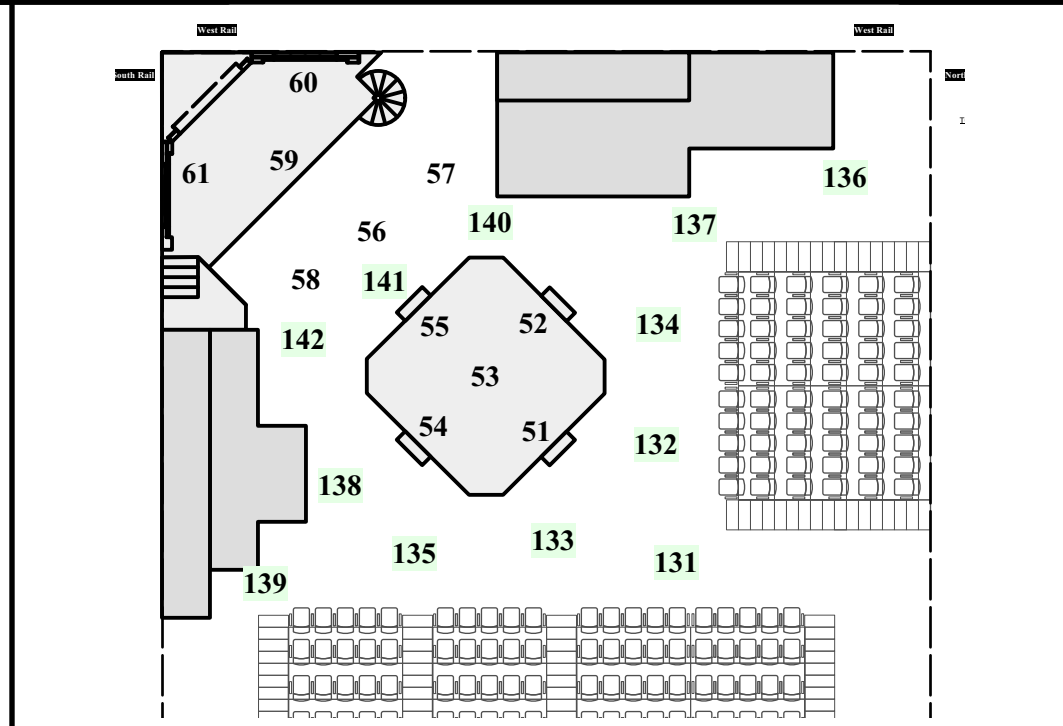

SR

Natasha, Pierre
&
THE GREAT COMET
of
1812

Magic Sheet

WESTERN MICHIGAN UNIVERSITY

WMU Theatre 2023-2024

Western Michigan University
Department of Theatre and Dance
D. Terry Williams Theatre; Kalamazo, MI
Performance: Oct. 28th - Nov. 5th
Lighting Designer: Evan P. Carlson
Assistant LD: Karri E. Grillo

SL

SR

Natasha, Pierre & THE GREAT COMET of 1812

Magic Sheet
 WESTERN MICHIGAN UNIVERSITY
 Theatre 2023-2024 Season
 Educational Version

Western Michigan University
 Department of Theatre and Dance
 D. Terry Williams Theatre; Kalamazo, MI
 Performance: Oct. 27 - Nov. 5
 Lighting Designer: Evan P. Carlson
 Assistant LD: Karri E. Grillo