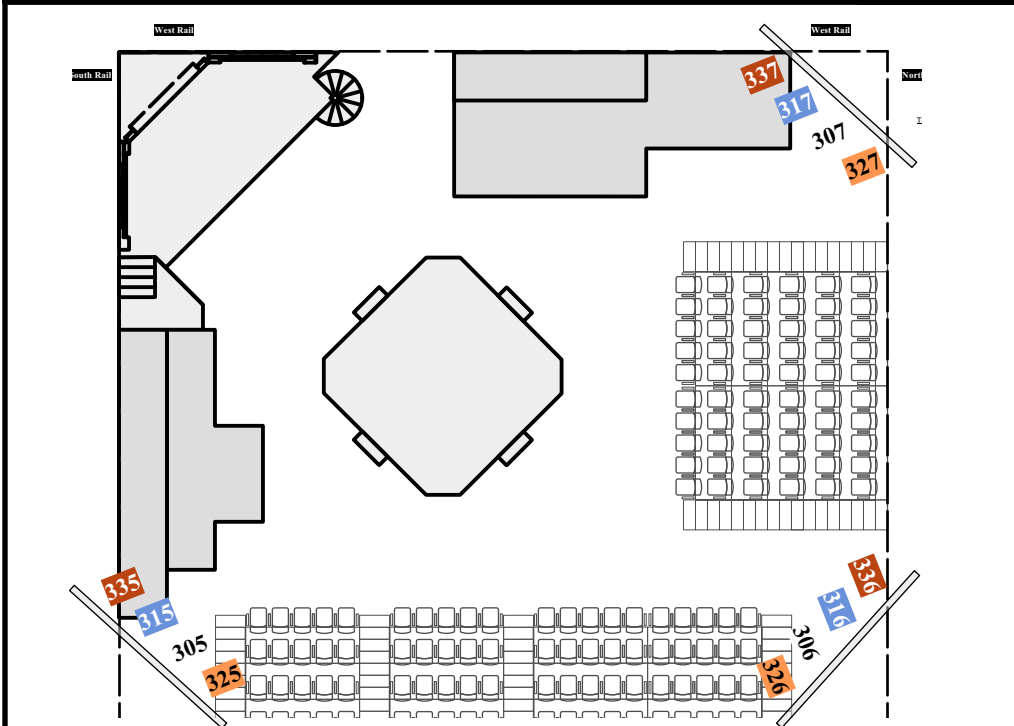

Low Air

Gp.

Vectorworks Educational Version LED LED Tape Gp. 500

LED

LED Scenic

Gp.

High Air

Gp.

Acting Specials

Gp.

Misc/Architecture

Gp.

- House Lights: 901, 902, 903, 904
- North Ring: 931
- West Ring: 932
- South Ring: 933
- Balcony Ring: 934
- Aisle Lights: 941
- Work Lights: 999
- Stand Lights: 666
- Follow Spots: 701-706
- Hazer: 420

SR

Natasha, Pierre
&
THE GREAT COMET
of
1812

Magic Sheet

WESTERN MICHIGAN UNIVERSITY

WMU Theatre 2023-2024

Western Michigan University
Department of Theatre and Dance
D. Terry Williams Theatre; Kalamazo, MI
Performance: Oct. 28th - Nov. 5th
Lighting Designer: Evan P. Carlson
Assistant LD: Karri E. Grillo

SL

SR

Natasha, Pierre & THE GREAT COMET of 1812

Magic Sheet
 WESTERN MICHIGAN UNIVERSITY
 Theatre 2023-2024 Season
 Educational Version

Western Michigan University
 Department of Theatre and Dance
 D. Terry Williams Theatre; Kalamazo, MI
 Performance: Oct. 27 - Nov. 5
 Lighting Designer: Evan P. Carlson
 Assistant LD: Karri E. Grillo