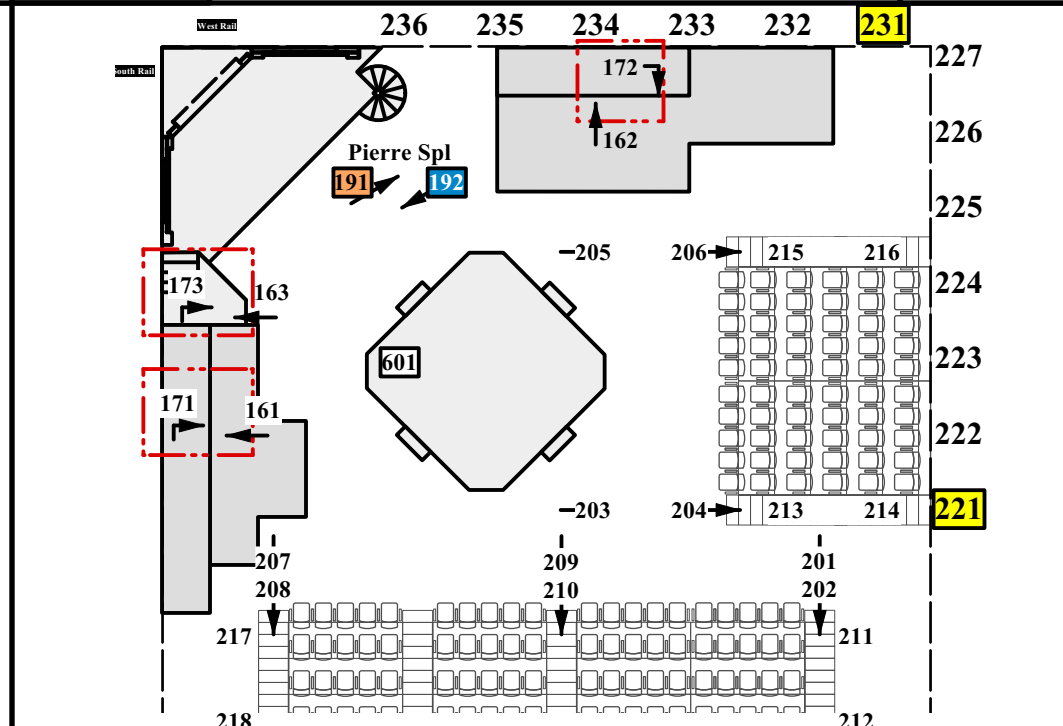

Low Air

Gp.

Vectorworks Educational Version LED LED Tape Gp. 500

LED

LED Scenic

Gp.

High Air

Gp.

Acting Specials

Gp.

Misc/Architecture

Gp.

- House Lights: 901, 902, 903, 904
- North Ring: 931
- West Ring: 932
- South Ring: 933
- Balcony Ring: 934
- Aisle Lights: 941
- Work Lights: 999
- Stand Lights: 666
- Follow Spots: 701-706
- Hazer: 420

SR

Natasha, Pierre
&
THE GREAT COMET
of
1812

Magic Sheet

WESTERN MICHIGAN UNIVERSITY

WMU Theatre 2023-2024

Western Michigan University
Department of Theatre and Dance
D. Terry Williams Theatre; Kalamazo, MI
Performance: Oct. 28th - Nov. 5th
Lighting Designer: Evan P. Carlson
Assistant LD: Karri E. Grillo

SL

SR

Natasha, Pierre & THE GREAT COMET of 1812

Magic Sheet
 WESTERN MICHIGAN UNIVERSITY
 Theatre 2023-2024 Season
 Educational Version

Western Michigan University
 Department of Theatre and Dance
 D. Terry Williams Theatre; Kalamazo, MI
 Performance: Oct. 27 - Nov. 5
 Lighting Designer: Evan P. Carlson
 Assistant LD: Karri E. Grillo