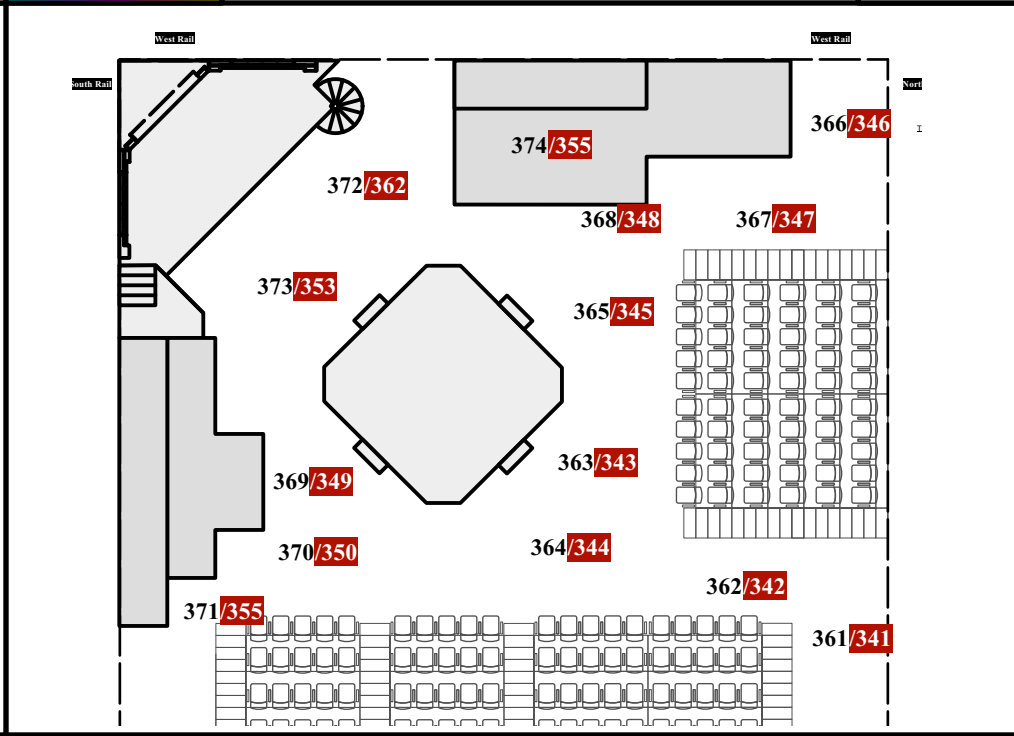

SR

Natasha, Pierre
&
THE GREAT COMET
of
1812

Magic Sheet

WESTERN MICHIGAN UNIVERSITY

WMU Theatre 2023-2024

Western Michigan University
Department of Theatre and Dance
D. Terry Williams Theatre; Kalamazo, MI
Performance: Oct. 28th - Nov. 5th
Lighting Designer: Evan P. Carlson
Assistant LD: Karri E. Grillo

SL

SR

Natasha, Pierre & THE GREAT COMET of 1812

Magic Sheet
 WESTERN MICHIGAN UNIVERSITY
 Theatre 2023-2024 Season
 Educational Version

Western Michigan University
 Department of Theatre and Dance
 D. Terry Williams Theatre; Kalamazo, MI
 Performance: Oct. 27 - Nov. 5
 Lighting Designer: Evan P. Carlson
 Assistant LD: Karri E. Grillo