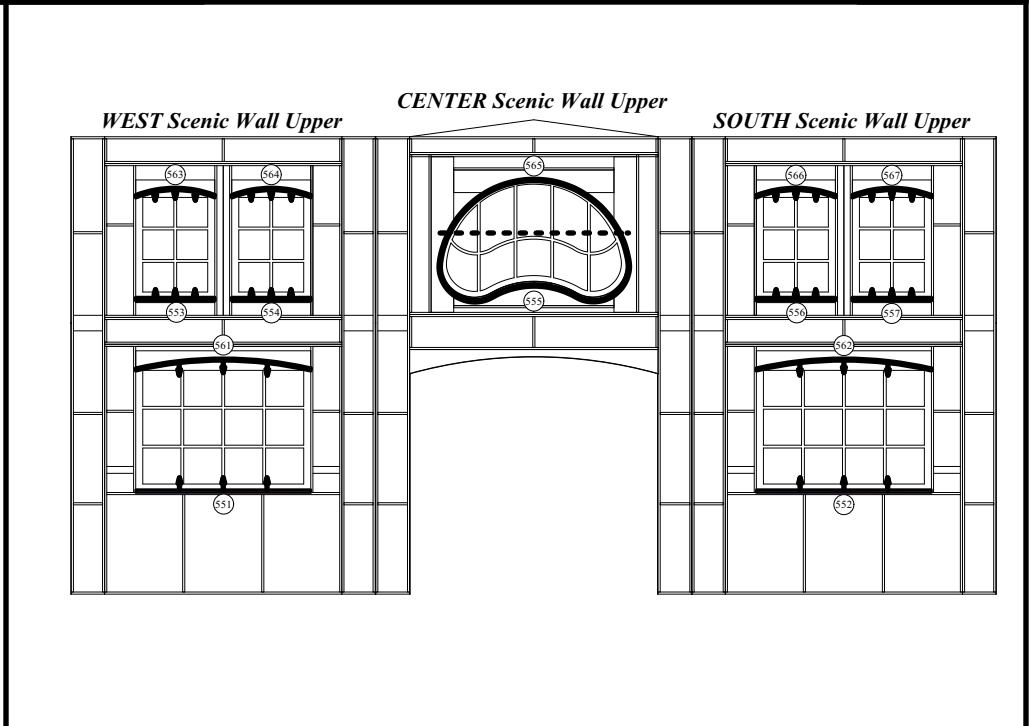

Low Air

Gp.

Vectorworks Educational Version LED LED Tape Gp. 500

LED

LED Scenic

Gp.

High Air

Gp.

SR

Natasha, Pierre
&
THE GREAT COMET
of
1812

Magic Sheet

WESTERN MICHIGAN UNIVERSITY

WMU Theatre 2023-2024

Western Michigan University
Department of Theatre and Dance
D. Terry Williams Theatre; Kalamazo, MI
Performance: Oct. 28th - Nov. 5th
Lighting Designer: Evan P. Carlson
Assistant LD: Karri E. Grillo

SL

SR

Natasha, Pierre & THE GREAT COMET of 1812

Magic Sheet
 WESTERN MICHIGAN UNIVERSITY
 Theatre 2023-2024 Season
 Educational Version

Western Michigan University
 Department of Theatre and Dance
 D. Terry Williams Theatre; Kalamazo, MI
 Performance: Oct. 27 - Nov. 5
 Lighting Designer: Evan P. Carlson
 Assistant LD: Karri E. Grillo