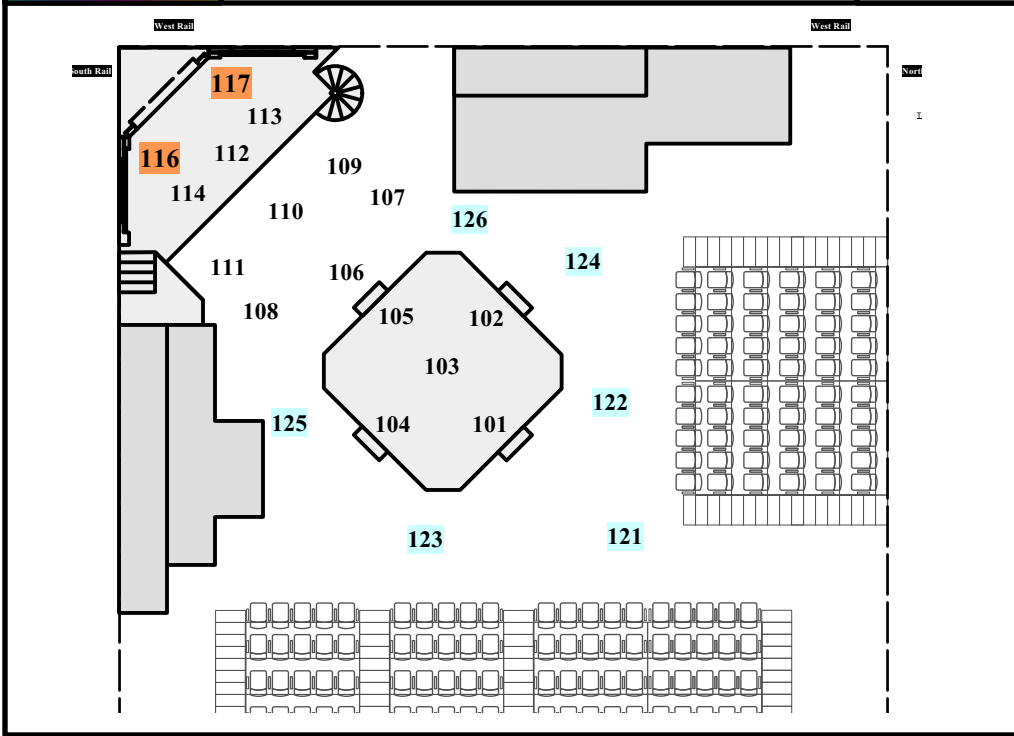

SR

Natasha, Pierre
&
THE GREAT COMET
of
1812

Magic Sheet

WESTERN MICHIGAN UNIVERSITY

WMU Theatre 2023-2024

Western Michigan University
Department of Theatre and Dance
D. Terry Williams Theatre; Kalamazo, MI
Performance: Oct. 28th - Nov. 5th
Lighting Designer: Evan P. Carlson
Assistant LD: Karri E. Grillo

SL

SR

Natasha, Pierre & THE GREAT COMET of 1812

Magic Sheet
 WESTERN MICHIGAN UNIVERSITY
 Theatre 2023-2024 Season
 Educational Version

Western Michigan University
 Department of Theatre and Dance
 D. Terry Williams Theatre; Kalamazo, MI
 Performance: Oct. 27 - Nov. 5
 Lighting Designer: Evan P. Carlson
 Assistant LD: Karri E. Grillo