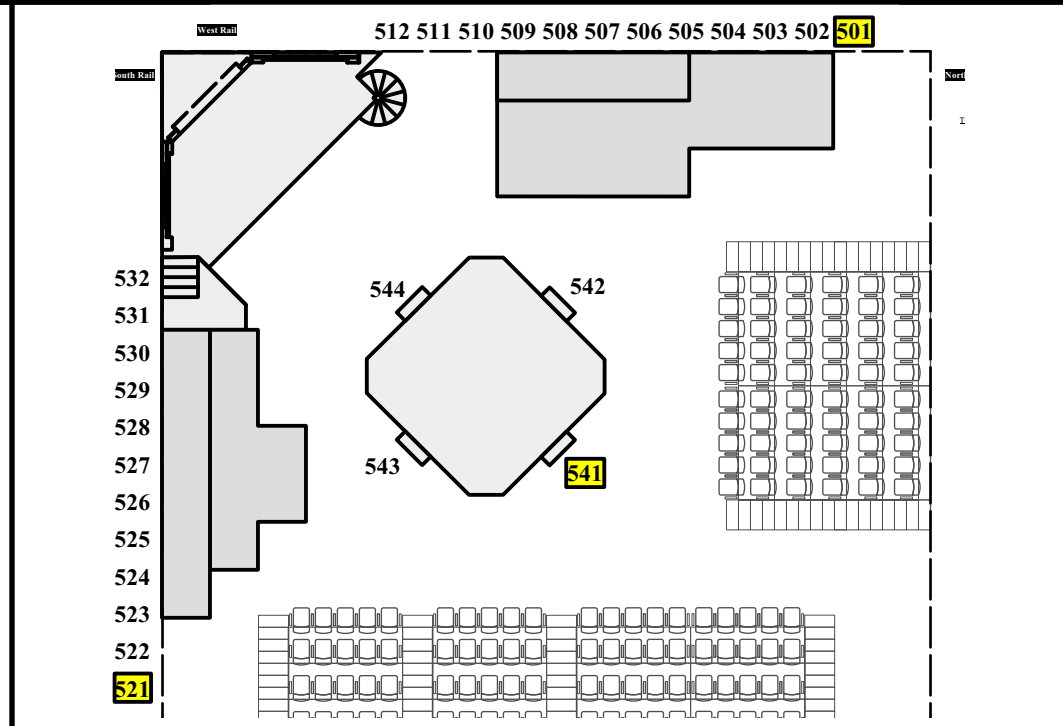

Low Air

Gp.

Vectorworks Educational Version LED LED Tape Gp. 500

LED

LED Scenic

Gp.

High Air

Gp.

SL

SR

Natasha, Pierre & THE GREAT COMET of 1812

Magic Sheet
 WESTERN MICHIGAN UNIVERSITY
 Theatre 2023-2024 Season
 Educational Version

Western Michigan University
 Department of Theatre and Dance
 D. Terry Williams Theatre; Kalamazo, MI
 Performance: Oct. 27 - Nov. 5
 Lighting Designer: Evan P. Carlson
 Assistant LD: Karri E. Grillo