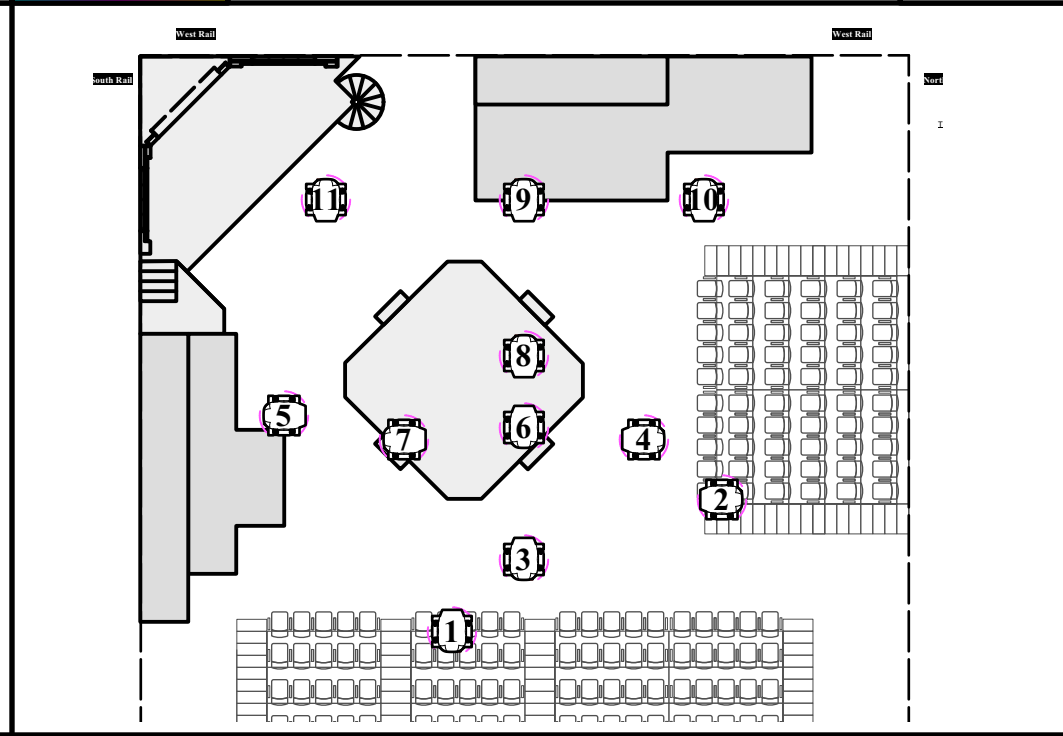

SR

Natasha, Pierre
&
THE GREAT COMET
of
1812

Magic Sheet

WESTERN MICHIGAN UNIVERSITY

WMU Theatre 2023-2024

Western Michigan University
Department of Theatre and Dance
D. Terry Williams Theatre; Kalamazo, MI
Performance: Oct. 28th - Nov. 5th
Lighting Designer: Evan P. Carlson
Assistant LD: Karri E. Grillo

SL

SR

Natasha, Pierre & THE GREAT COMET of 1812

Magic Sheet
 WESTERN MICHIGAN UNIVERSITY
 Theatre 2023-2024 Season
 Educational Version

Western Michigan University
 Department of Theatre and Dance
 D. Terry Williams Theatre; Kalamazo, MI
 Performance: Oct. 27 - Nov. 5
 Lighting Designer: Evan P. Carlson
 Assistant LD: Karri E. Grillo