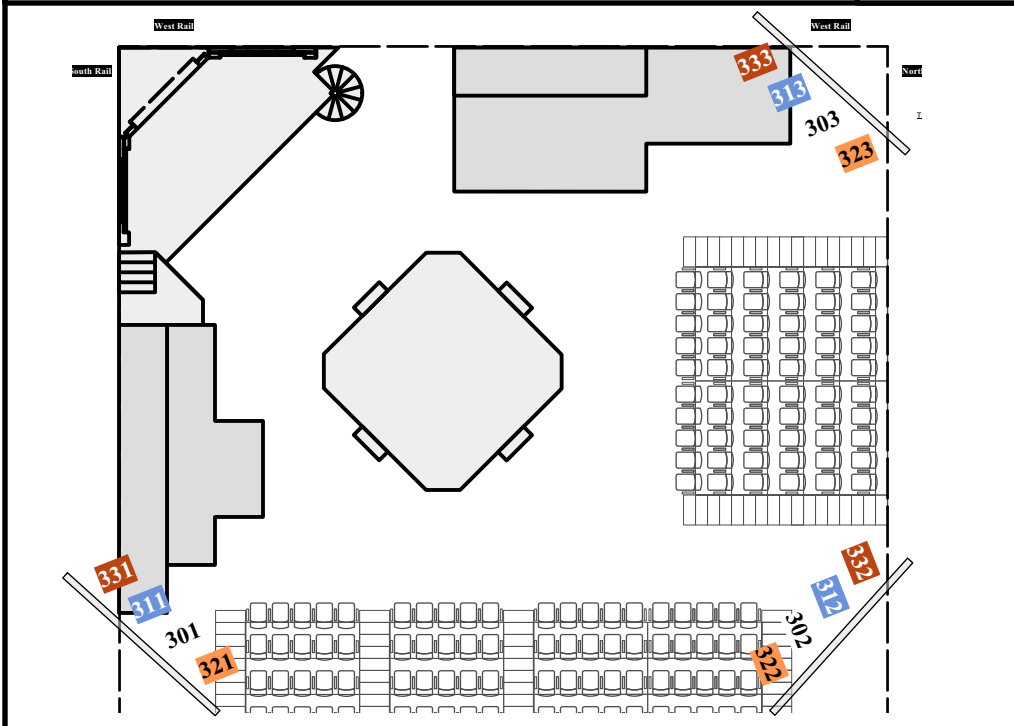

Low Air

Gp.

Vectorworks Educational Version LED LED Tape Gp. 500

LED

LED Scenic

Gp.

High Air

Gp.

Acting Specials

Gp.

Misc/Architecture

Gp.

- House Lights: 901, 902, 903, 904
- North Ring: 931
- West Ring: 932
- South Ring: 933
- Balcony Ring: 934
- Aisle Lights: 941
- Work Lights: 999
- Stand Lights: 666
- Follow Spots: 701-706
- Hazer: 420

SR

Natasha, Pierre
&
THE GREAT COMET
of
1812

Magic Sheet

WESTERN MICHIGAN UNIVERSITY

WMU Theatre 2023-2024

Western Michigan University
Department of Theatre and Dance
D. Terry Williams Theatre; Kalamazo, MI
Performance: Oct. 28th - Nov. 5th
Lighting Designer: Evan P. Carlson
Assistant LD: Karri E. Grillo

SL

SR

Natasha, Pierre & THE GREAT COMET of 1812

Magic Sheet
 WESTERN MICHIGAN UNIVERSITY
 Theatre 2023-2024 Season
 Educational Version

Western Michigan University
 Department of Theatre and Dance
 D. Terry Williams Theatre; Kalamazo, MI
 Performance: Oct. 27 - Nov. 5
 Lighting Designer: Evan P. Carlson
 Assistant LD: Karri E. Grillo